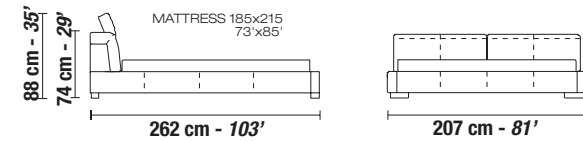

## technical sheet

Each piece is made by hand and has its own uniqueness.  
Measures may vary with a tolerance up to 4%

BEDS

DOUBLE BED - L10

QUEEN BED - L20

ESTERN KING BED - L30

CALIFORNIA KING BED - L40