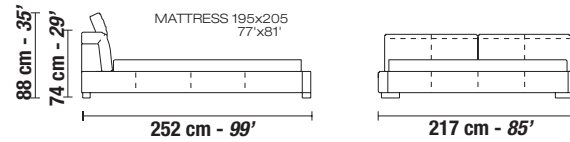

## technical sheet

Each piece is made by hand and has its own uniqueness.  
Measures may vary with a tolerance up to 4%

BEDS

DOUBLE BED - L10

QUEEN BED - L20

ESTERN KING BED - L30

CALIFORNIA KING BED - L40