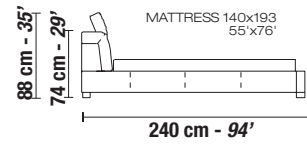

## technical sheet

Each piece is made by hand and has its own uniqueness.  
Measures may vary with a tolerance up to 4%

BEDS

DOUBLE BED - L10

QUEEN BED - L20

ESTERN KING BED - L30

CALIFORNIA KING BED - L40