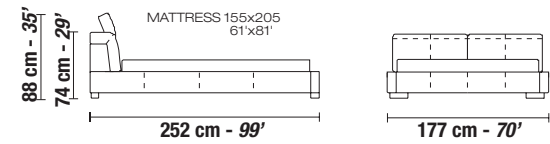

## technical sheet

Each piece is made by hand and has its own uniqueness.  
Measures may vary with a tolerance up to 4%

BEDS

DOUBLE BED - L10

QUEEN BED - L20

ESTERN KING BED - L30

CALIFORNIA KING BED - L40